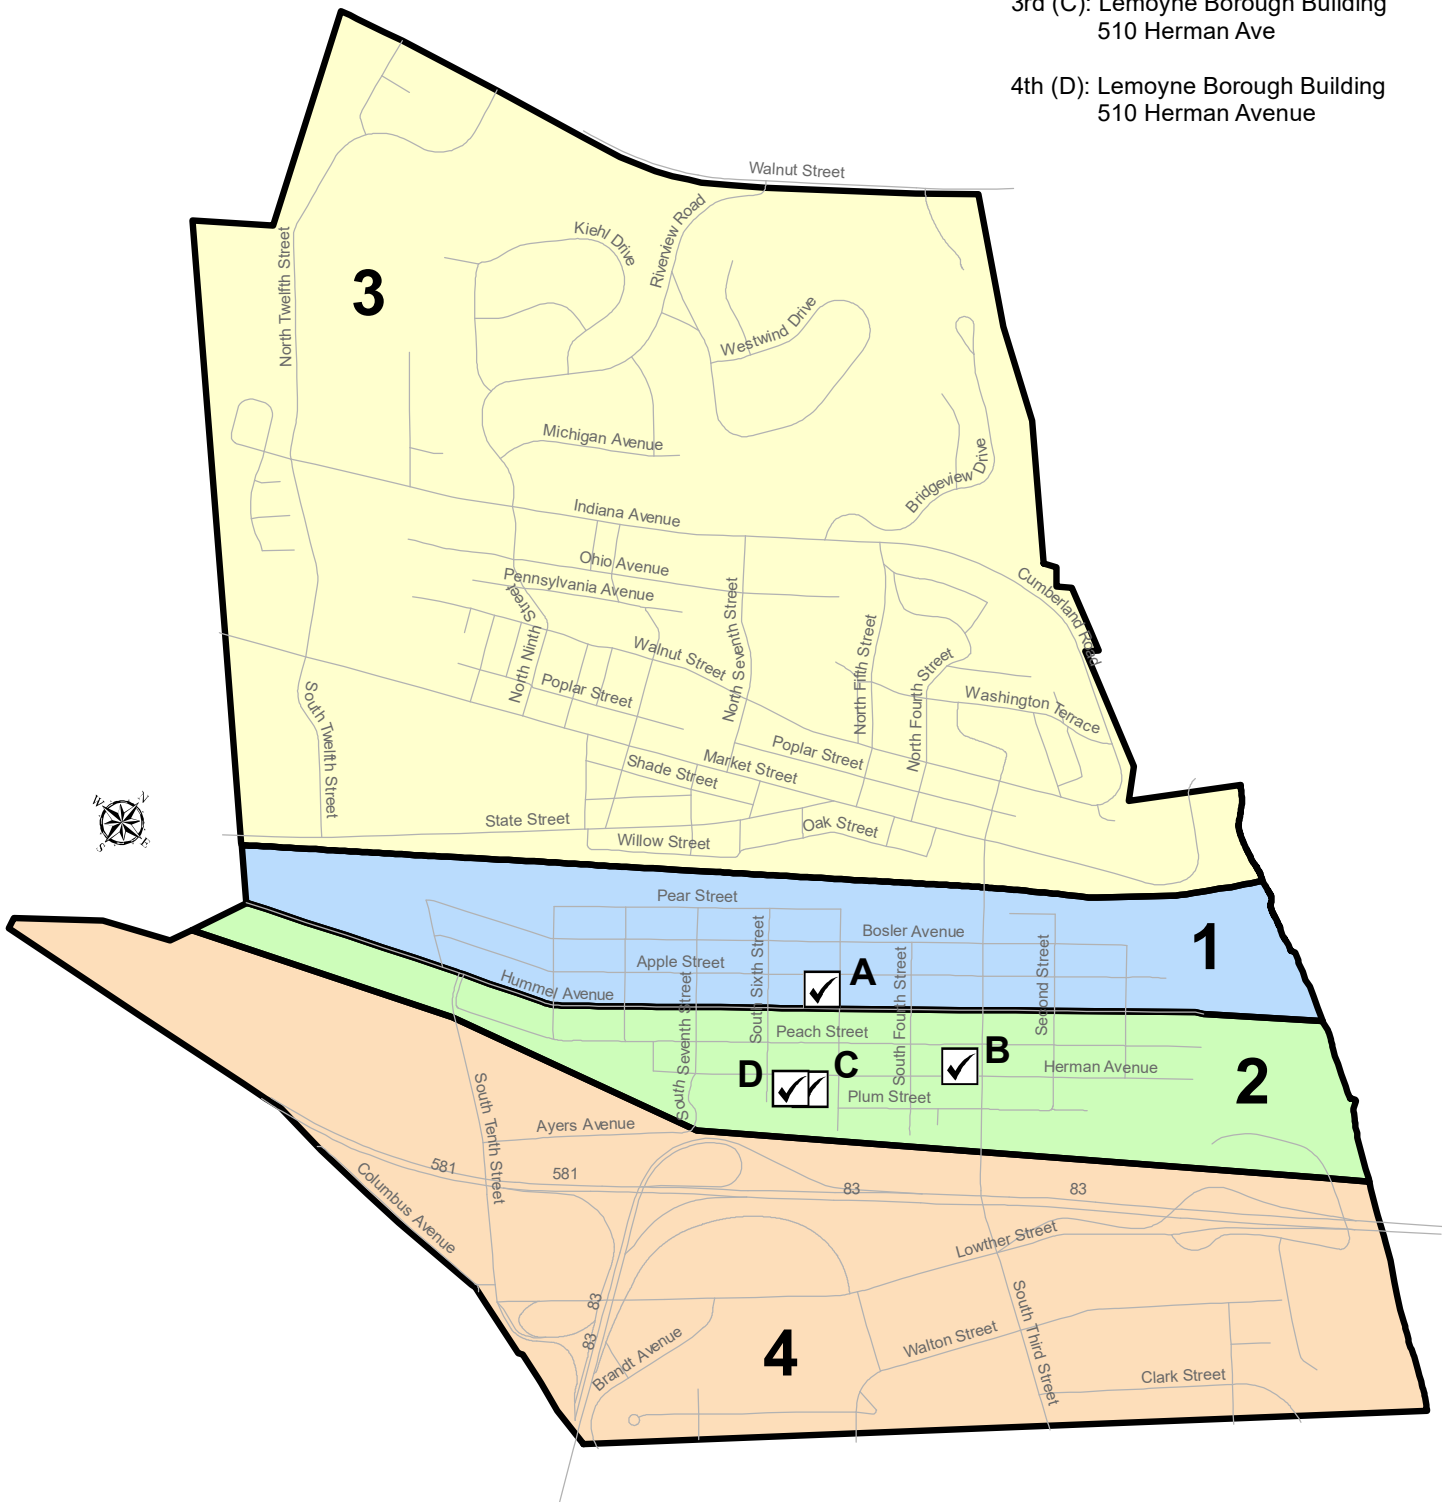

Lemoyne Borough Voting Precincts

1st (A): Trinity Lutheran Church
509 Hummel Avenue

2nd (B): Grace United Methodist Church
309 Herman Ave

3rd (C): Lemoyne Borough Building
510 Herman Ave

4th (D): Lemoyne Borough Building
510 Herman Avenue

Legend

Polling Location

Precinct Boundaries

Roads

Prepared by:
Cumberland County GIS
September 2020
Scale: 1:14,000

Disclaimer: Map and data are intended for informational purposes only. No guarantee is made as to the accuracy of the map and data and they should not be relied upon for any purpose other than general information.